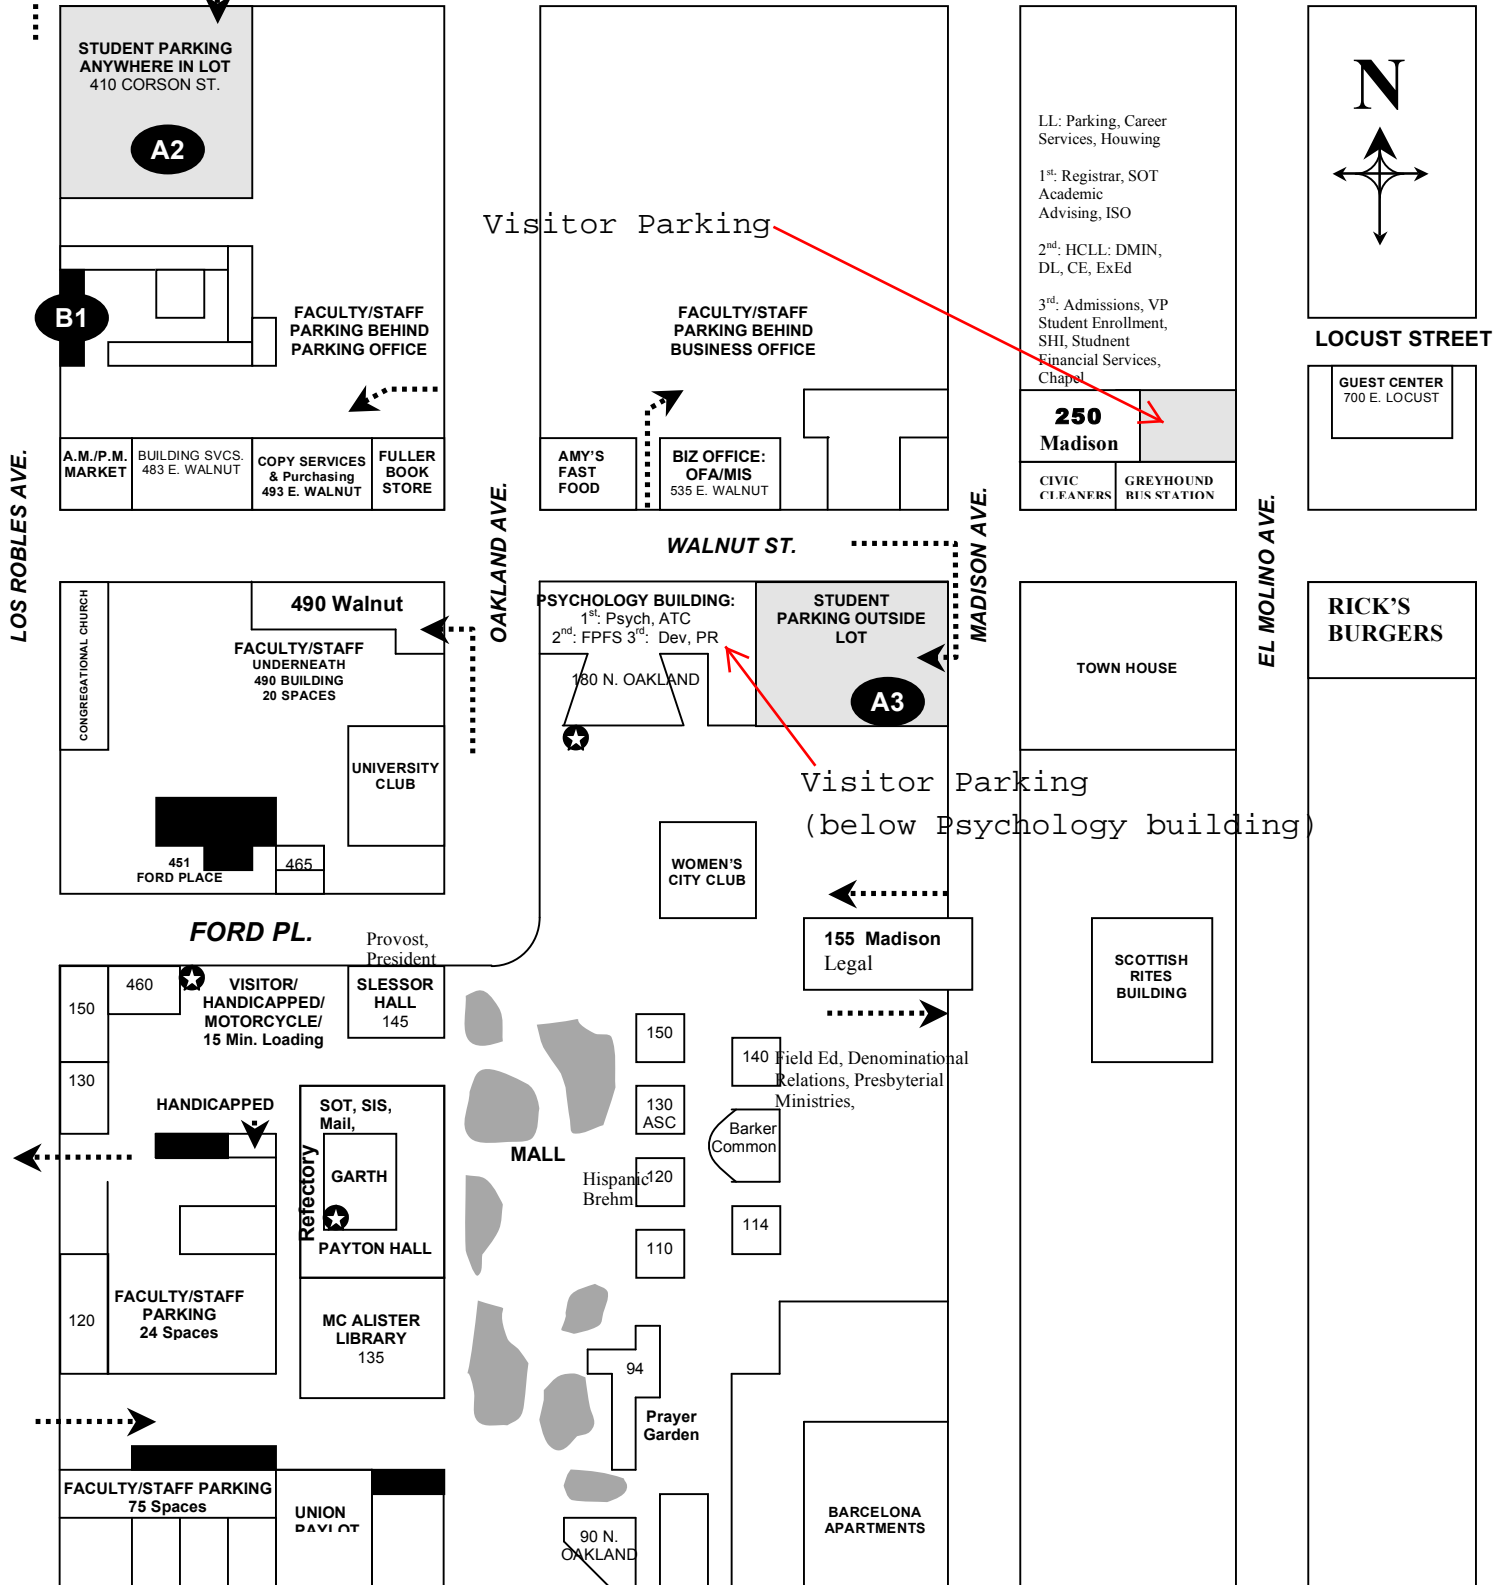

CORSON ST. (access road to 210 freeway)

LOCUST STREET

GUEST CENTER
700 E. LOCUST

RICK'S BURGERS

LOS ROBLES AVE.

OAKLAND AVE.

MADISON AVE.

EL MOLINO AVE.

FORD PL.

UNION ST. (one way)

OAKLAND AVE.

LOT	ADDRESS	LOT	ADDRESS
A2	410 CORSON ST. & LOS ROBLES	B1	UPPER LEVEL OF KOINONIA GARAGE (Residents, Staff, and Faculty)
A3	WALNUT & MADISON STREET LEVEL	BIKES (as designated)	
A4	El Molino & Walnut Student/Staff Parking El Molino In&Out Only	Motorcycles	Please park in the area striped for motorcycles behind Slessor Hall