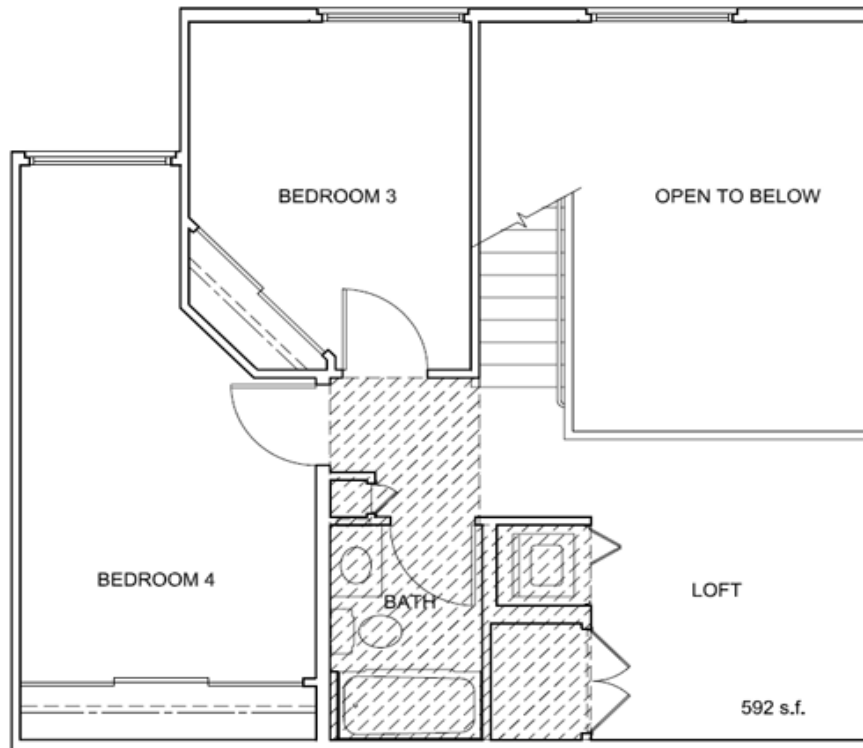

Four-Bedroom Townhouse, Lower
(UNIT E)

809 S.F.

Four-Bedroom Townhouse, Upper
(UNIT E)

592 S.F.