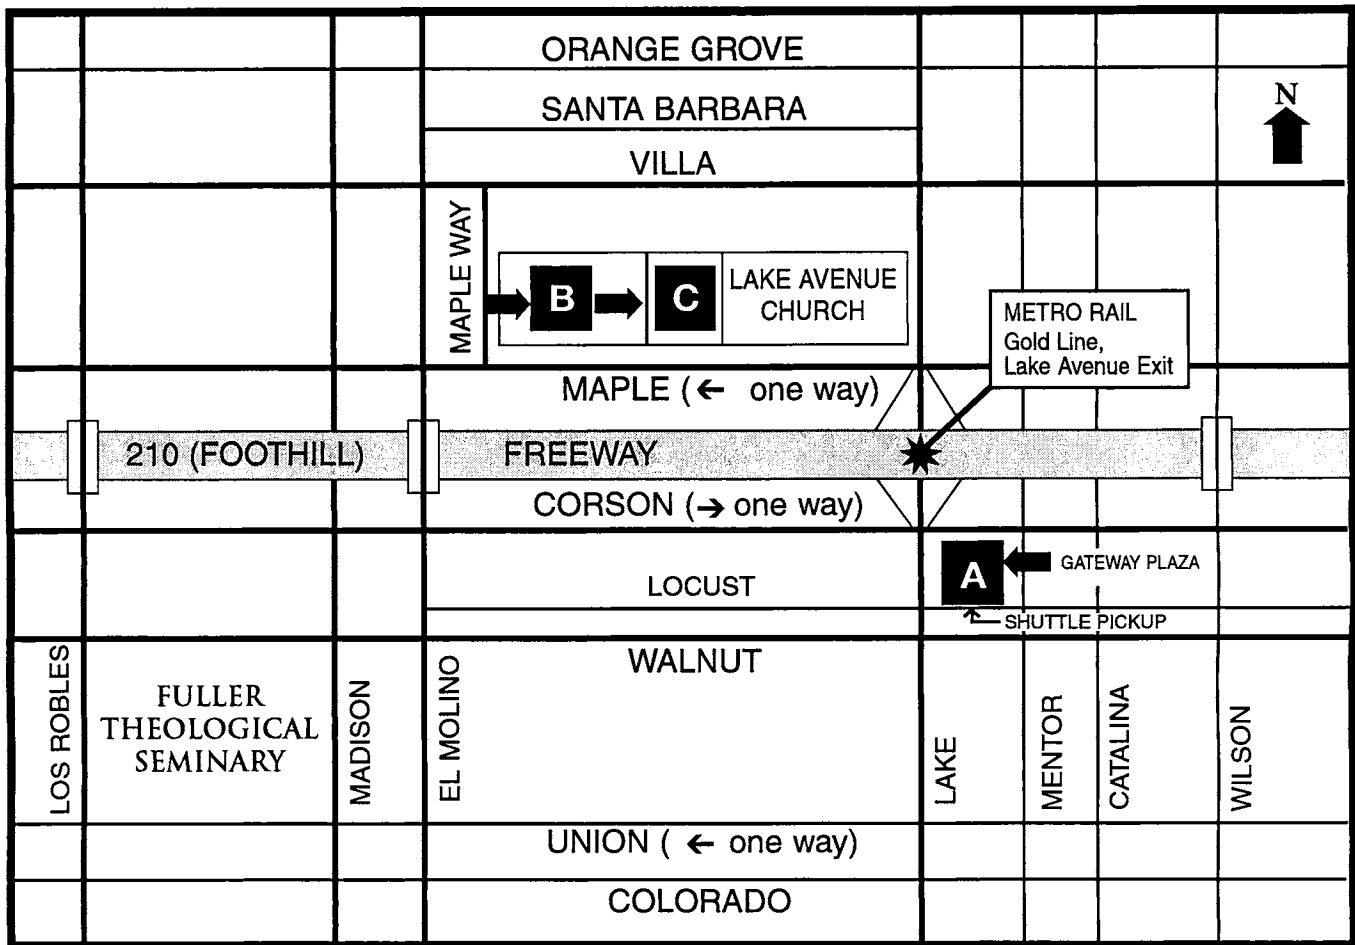

# FULLER THEOLOGICAL SEMINARY COMMENCEMENT MAP

- A Primary Parking: Gateway Plaza** • Enter from Mentor • No trucks or vans  
Please allow at least *15 minutes* to park and get to the church (Shuttle provided)
- B Restricted Parking:** ONLY for those with handicapped permits and those with special Lot B passes • Enter from Maple Way
- C Underground Parking for Handicapped, Faculty, Trustees** (enter through Parking Lot B)

## *Please*

- **Carpool** to reduce parking time for yourself and others, and reduce the cost to Fuller.
- **Respect** the need for Lake Avenue Church to maintain good relationships with its neighbors (and avoid the possibility of your car being ticketed and/or towed):
  - Don't park on the streets in the area
  - Don't park in other parking lots (other churches, businesses, Kaiser Permanente, etc.)

## **DIRECTIONS TO GATEWAY PLAZA PARKING FROM 210 EAST**

- Take the Lake Avenue exit
- Cross Lake Avenue
- Turn **right** onto Mentor
- Parking entrance is immediately on the right

## **DIRECTIONS TO GATEWAY PLAZA PARKING FROM 210 WEST**

- Take the Lake Avenue exit
- Turn **left** onto Lake Avenue
- Cross the 210 freeway. Stay in the **left** turn lane (**but not the innermost left turn lane, which would take you back onto the freeway**)
- Turn **left** onto Corson at the light on the other side of the freeway
- Turn **right** onto Mentor
- Parking entrance is immediately on the right