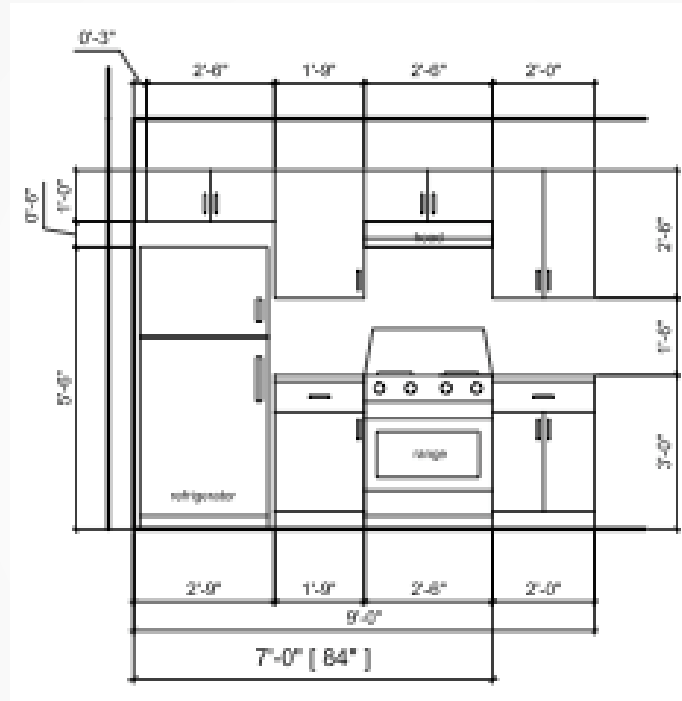

Kitchen Layout A – Units 1, 2, 5, 9, 10, 12, 16, 22, 23

Kitchen Layout B – Units 3, 6, 8, 14, 17, 19, 21

Kitchen Layout C – Units 4 & 15

Kitchen Layout D – Unit 18

Kitchen Layout E – Unit 11

Kitchen Layout F – Units 7 & 20

Size (W/D/H, inches): 23 7/8" x 24 1/2" x 34 1/2"

Finish: Stainless Steel

Kitchen Appliances

Range

Size (W/D/H, inches): 29 7/8" x 28" x 47"

Finish: Stainless Steel

Details: 4 Burners, Smooth Top, 110 V

Kitchen Appliances