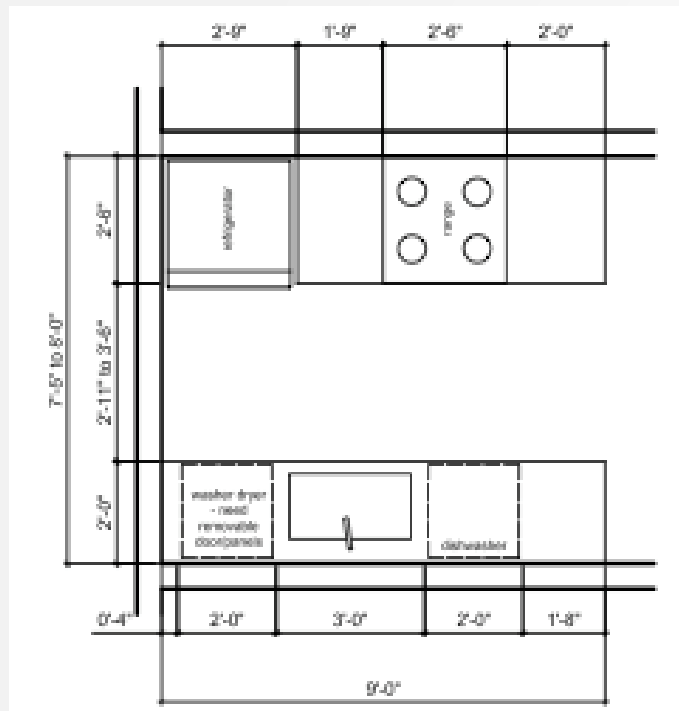

Floor Plans

The Arroyo Collection

Floor Plans – Units 1-6

Floor Plans – Units 7-10

Floor Plans – Units 12-18 & 23

Floor Plans – Units 11 & 19-22

Kitchen Layouts

The Arroyo Collection

Kitchen Layout A – Units 1, 2, 5, 9, 10, 12, 16, 22, 23

Kitchen Layout B – Units 3, 6, 8, 14, 17, 19, 21

Kitchen Layout C – Units 4 & 15

Kitchen Layout D – Unit 18

Kitchen Layout E – Unit 11

Kitchen Layout F – Units 7 & 20

Size (W/D/H, inches): 23 7/8" x 24 1/2" x 34 1/2"

Finish: Stainless Steel

Kitchen Appliances

Range

Size (W/D/H, inches): 29 7/8" x 28" x 47"

Finish: Stainless Steel

Details: 4 Burners, Smooth Top, 110 V

Kitchen Appliances