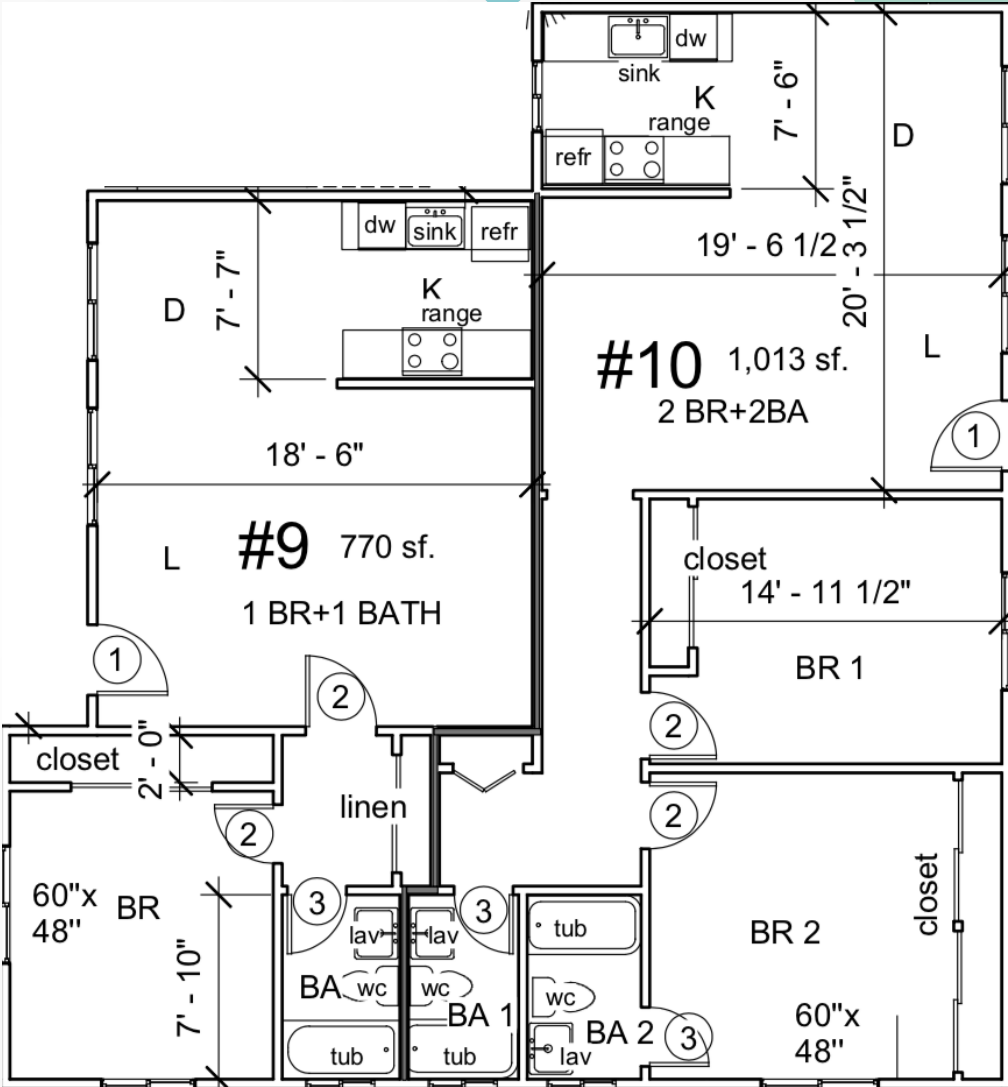

Floor Plans

The Arroyo Collection

Floor Plans – Units 1-6

Floor Plans – Units 7-10

Floor Plans – Units 12-18 & 23

Floor Plans – Units 11 & 19-22

Kitchen Layouts

The Arroyo Collection

Kitchen Layout A – Units 1, 2, 5, 9, 10, 12, 16, 22, 23

Kitchen Layout B – Units 3, 6, 8, 14, 17, 19, 21

Kitchen Layout C – Units 4 & 15

Kitchen Layout D – Unit 18

Kitchen Layout E – Unit 11

Kitchen Layout F – Units 7 & 20

Size (W/D/H, inches): 23 7/8" x 24 1/2" x 34 1/2"

Finish: Stainless Steel

Kitchen Appliances

Range

Size (W/D/H, inches): 29 7/8" x 28" x 47"

Finish: Stainless Steel

Details: 4 Burners, Smooth Top, 110 V

Kitchen Appliances