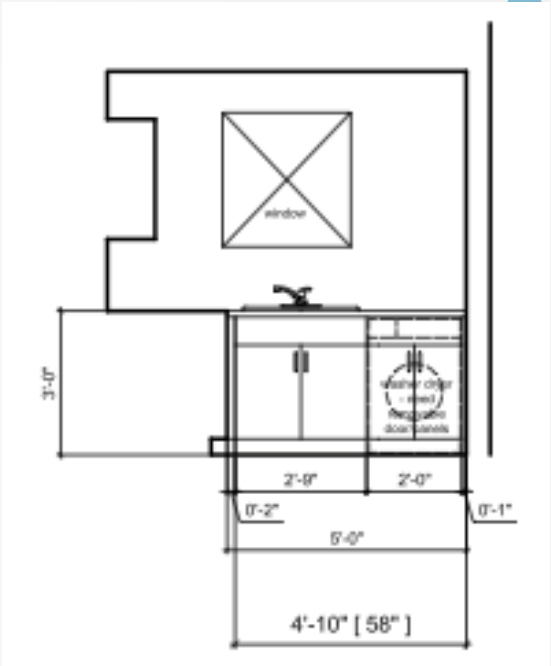

Kitchen Layout A – Units 1, 2, 5, 9, 10, 12, 16, 22, 23

Kitchen Layout B – Units 3, 6, 8, 14, 17, 19, 21

Kitchen Layout C – Units 4 & 15

Kitchen Layout D – Unit 18

Kitchen Layout E – Unit 11

Kitchen Layout F – Units 7 & 20

Size (W/D/H, inches): 23 7/8" x 24 1/2" x 34 1/2"

Finish: Stainless Steel

Kitchen Appliances

Range

Size (W/D/H, inches): 29 7/8" x 28" x 47"

Finish: Stainless Steel

Details: 4 Burners, Smooth Top, 110 V

Kitchen Appliances