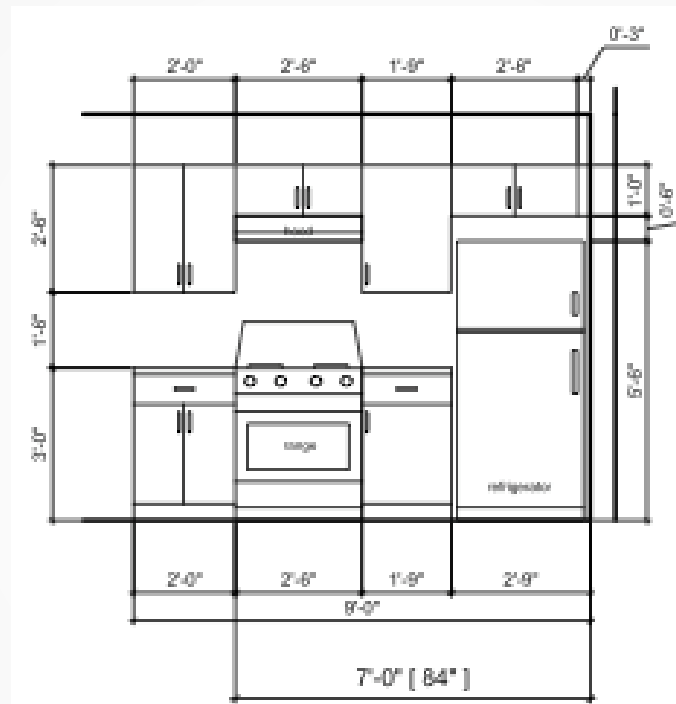

Kitchen Layout A – Units 1, 2, 5, 9, 10, 12, 16, 22, 23

Kitchen Layout B – Units 3, 6, 8, 14, 17, 19, 21

Kitchen Layout C – Units 4 & 15

Kitchen Layout D – Unit 18

Kitchen Layout E – Unit 11

Kitchen Layout F – Units 7 & 20

Size (W/D/H, inches): 23 7/8" x 24 1/2" x 34 1/2"

Finish: Stainless Steel

Kitchen Appliances

Range

Size (W/D/H, inches): 29 7/8" x 28" x 47"

Finish: Stainless Steel

Details: 4 Burners, Smooth Top, 110 V

Kitchen Appliances