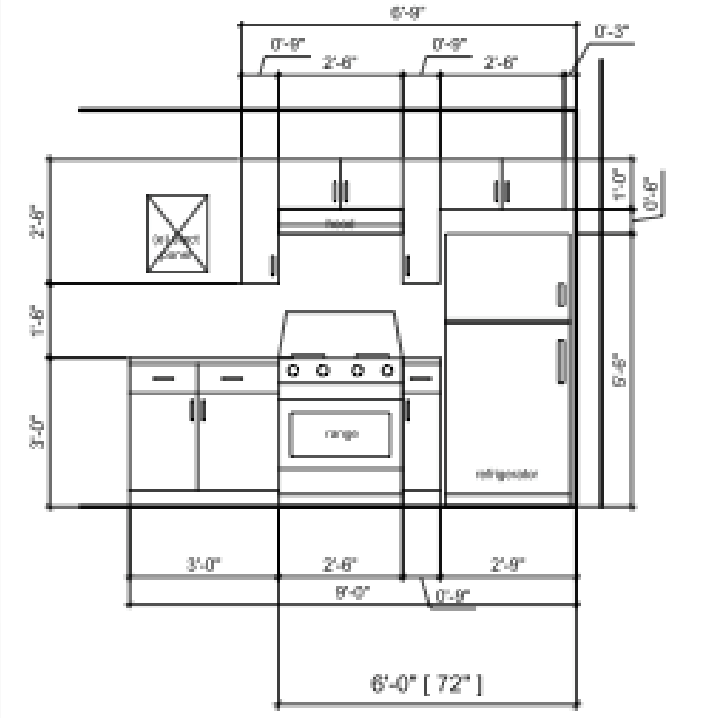

Floor Plans

The Arroyo Collection

Floor Plans – Units 1-6

Floor Plans – Units 7-10

Floor Plans – Units 12-18 & 23

Floor Plans – Units 11 & 19-22

Kitchen Layouts

The Arroyo Collection

Kitchen Layout A – Units 1, 2, 5, 9, 10, 12, 16, 22, 23

Kitchen Layout B – Units 3, 6, 8, 14, 17, 19, 21

Kitchen Layout C – Units 4 & 15

Kitchen Layout D – Unit 18

Kitchen Layout E – Unit 11

Kitchen Layout F – Units 7 & 20

Size (W/D/H, inches): 23 7/8" x 24 1/2" x 34 1/2"

Finish: Stainless Steel

Kitchen Appliances

Range

Size (W/D/H, inches): 29 7/8" x 28" x 47"

Finish: Stainless Steel

Details: 4 Burners, Smooth Top, 110 V

Kitchen Appliances