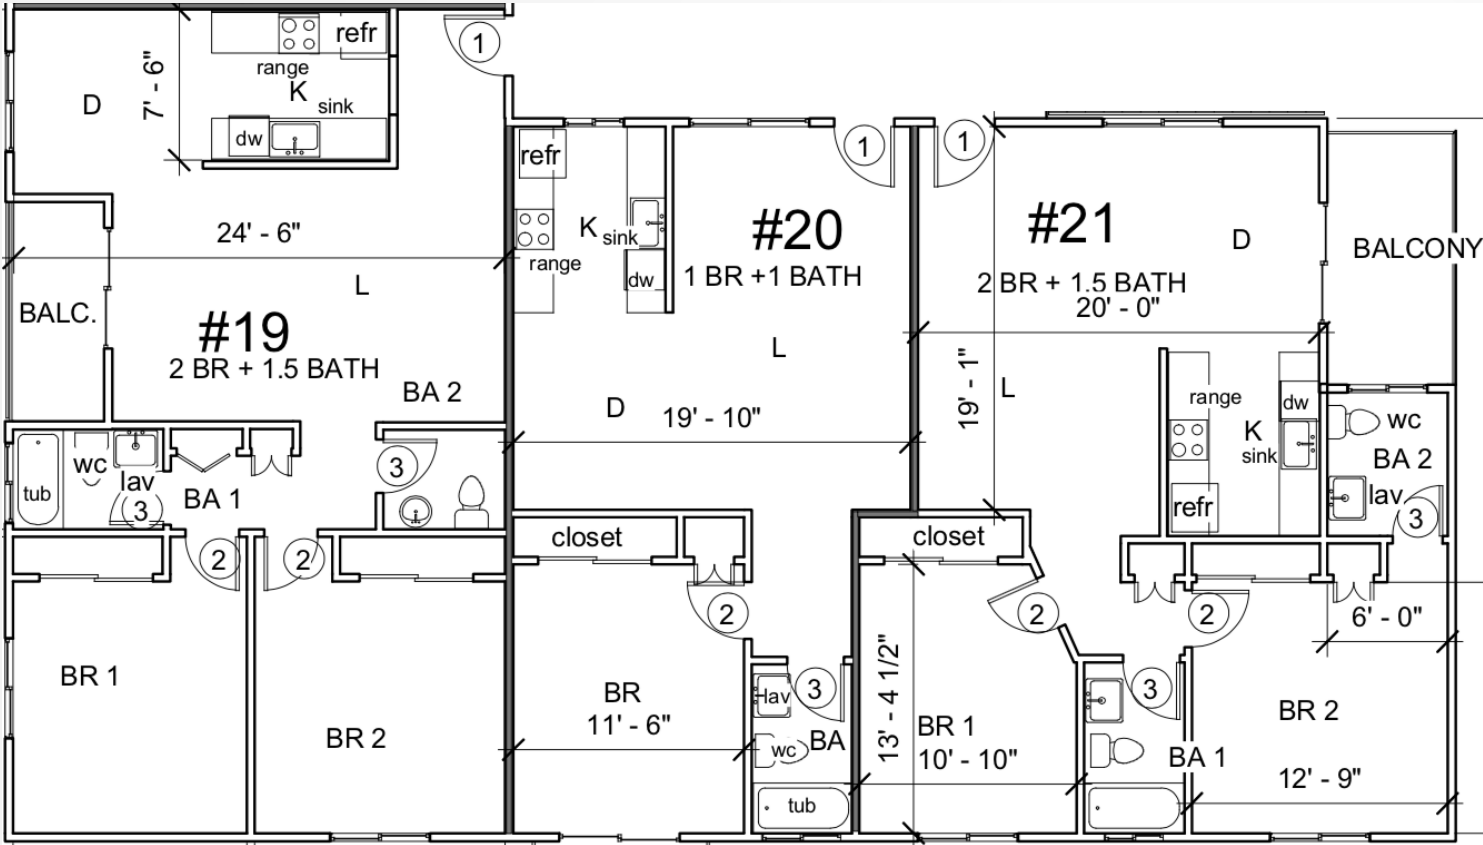

Floor Plans

The Arroyo Collection

Floor Plans – Units 1-6

Floor Plans – Units 7-10

Floor Plans – Units 12-18 & 23

Floor Plans – Units 11 & 19-22

Kitchen Layouts

The Arroyo Collection

Kitchen Layout A – Units 1, 2, 5, 9, 10, 12, 16, 22, 23

Kitchen Layout B – Units 3, 6, 8, 14, 17, 19, 21

Kitchen Layout C – Units 4 & 15

Kitchen Layout D – Unit 18

Kitchen Layout E – Unit 11

Kitchen Layout F – Units 7 & 20

Size (W/D/H, inches): 23 7/8" x 24 1/2" x 34 1/2"

Finish: Stainless Steel

Kitchen Appliances

Range

Size (W/D/H, inches): 29 7/8" x 28" x 47"

Finish: Stainless Steel

Details: 4 Burners, Smooth Top, 110 V

Kitchen Appliances