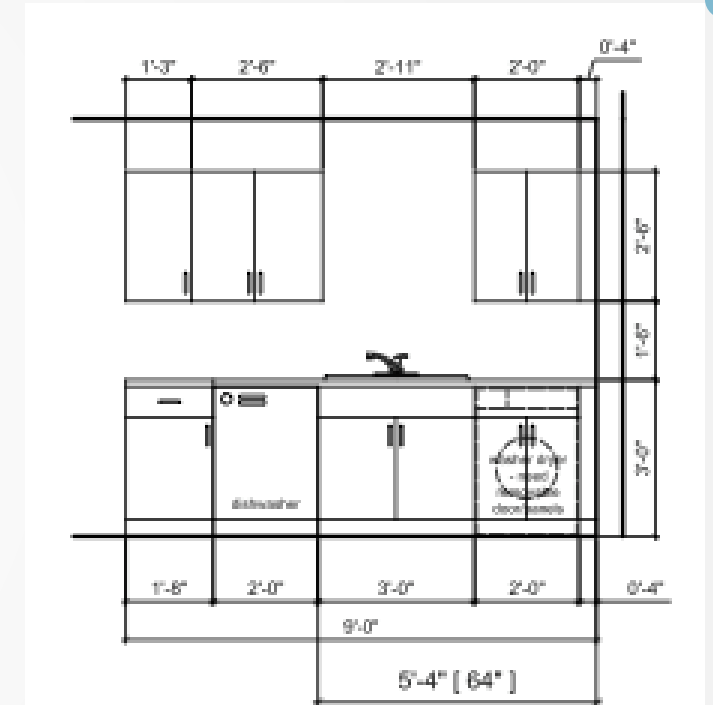

Floor Plans

The Arroyo Collection

Floor Plans – Units 1-6

Floor Plans – Units 7-10

Floor Plans – Units 12-18 & 23

Floor Plans – Units 11 & 19-22

Kitchen Layouts

The Arroyo Collection

Kitchen Layout A – Units 1, 2, 5, 9, 10, 12, 16, 22, 23

Kitchen Layout B – Units 3, 6, 8, 14, 17, 19, 21

Kitchen Layout C – Units 4 & 15

Kitchen Layout D – Unit 18

Kitchen Layout E – Unit 11

Kitchen Layout F – Units 7 & 20

Size (W/D/H, inches): 23 7/8" x 24 1/2" x 34 1/2"

Finish: Stainless Steel

Kitchen Appliances

Range

Size (W/D/H, inches): 29 7/8" x 28" x 47"

Finish: Stainless Steel

Details: 4 Burners, Smooth Top, 110 V

Kitchen Appliances