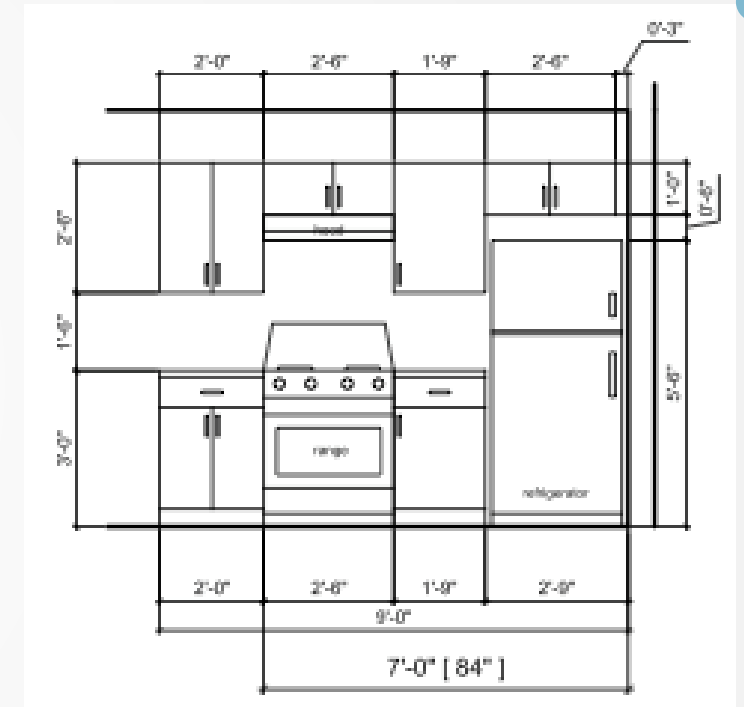

Floor Plans

The Arroyo Collection

Floor Plans – Units 1-6

Floor Plans – Units 7-10

Floor Plans – Units 12-18 & 23

Floor Plans – Units 11 & 19-22

Kitchen Layouts

The Arroyo Collection

Kitchen Layout A – Units 1, 2, 5, 9, 10, 12, 16, 22, 23

Kitchen Layout B – Units 3, 6, 8, 14, 17, 19, 21

Kitchen Layout C – Units 4 & 15

Kitchen Layout D – Unit 18

Kitchen Layout E – Unit 11

Kitchen Layout F – Units 7 & 20

Size (W/D/H, inches): 23 7/8" x 24 1/2" x 34 1/2"

Finish: Stainless Steel

Kitchen Appliances

Range

Size (W/D/H, inches): 29 7/8" x 28" x 47"

Finish: Stainless Steel

Details: 4 Burners, Smooth Top, 110 V

Kitchen Appliances