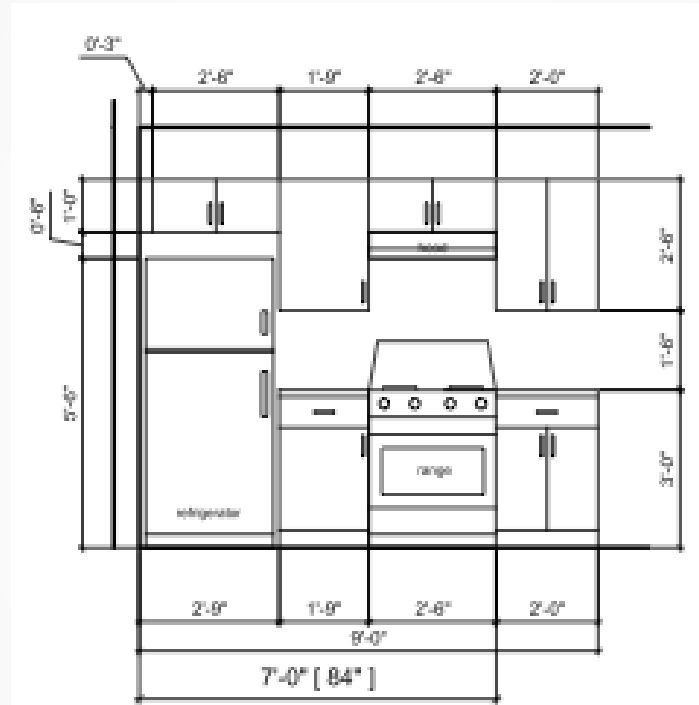

Kitchen Layout A – Units 1, 2, 5, 9, 10, 12, 16, 22, 23

Kitchen Layout B – Units 3, 6, 8, 14, 17, 19, 21

Kitchen Layout C – Units 4 & 15

Kitchen Layout D – Unit 18

Kitchen Layout E – Unit 11

Kitchen Layout F – Units 7 & 20

Size (W/D/H, inches): 23 7/8" x 24 1/2" x 34 1/2"

Finish: Stainless Steel

Kitchen Appliances

Range

Size (W/D/H, inches): 29 7/8" x 28" x 47"

Finish: Stainless Steel

Details: 4 Burners, Smooth Top, 110 V

Kitchen Appliances