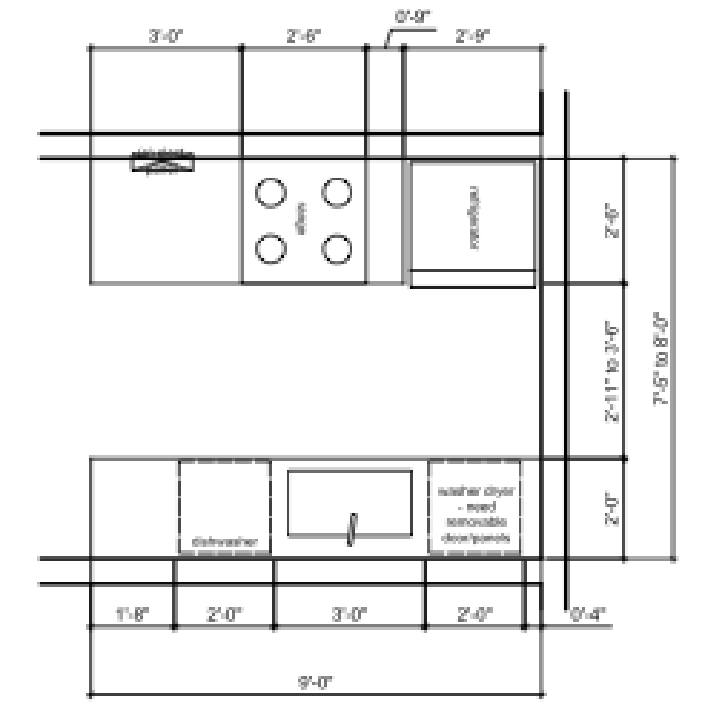

Floor Plans

The Arroyo Collection

Floor Plans – Units 1-6

Floor Plans – Units 7-10

Floor Plans – Units 12-18 & 23

Floor Plans – Units 11 & 19-22

Kitchen Layouts

The Arroyo Collection

Kitchen Layout A – Units 1, 2, 5, 9, 10, 12, 16, 22, 23

Kitchen Layout B – Units 3, 6, 8, 14, 17, 19, 21

Kitchen Layout C – Units 4 & 15

Kitchen Layout D – Unit 18

Kitchen Layout E – Unit 11

Kitchen Layout F – Units 7 & 20

Size (W/D/H, inches): 23 7/8" x 24 1/2" x 34 1/2"

Finish: Stainless Steel

Kitchen Appliances

Range

Size (W/D/H, inches): 29 7/8" x 28" x 47"

Finish: Stainless Steel

Details: 4 Burners, Smooth Top, 110 V

Kitchen Appliances