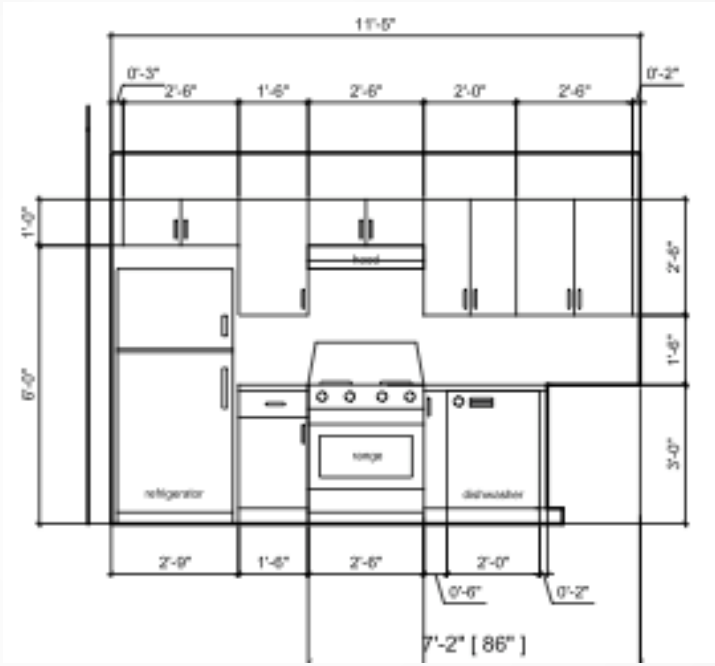

Kitchen Layout A – Units 1, 2, 5, 9, 10, 12, 16, 22, 23

Kitchen Layout B – Units 3, 6, 8, 14, 17, 19, 21

Kitchen Layout C – Units 4 & 15

Kitchen Layout D – Unit 18

Kitchen Layout E – Unit 11

Kitchen Layout F – Units 7 & 20

Size (W/D/H, inches): 23 7/8" x 24 1/2" x 34 1/2"

Finish: Stainless Steel

Kitchen Appliances

Range

Size (W/D/H, inches): 29 7/8" x 28" x 47"

Finish: Stainless Steel

Details: 4 Burners, Smooth Top, 110 V

Kitchen Appliances

Range Hood

Size (W/D/H, inches): 30" x 18 3/8" x 6"

Finish: Stainless Steel

Kitchen Appliances

In-Unit Washer/Dryer

Option 1 – Magic Chef All-In-One

Option 2 – Triton Super Combo TR4000

Living Room Appliances