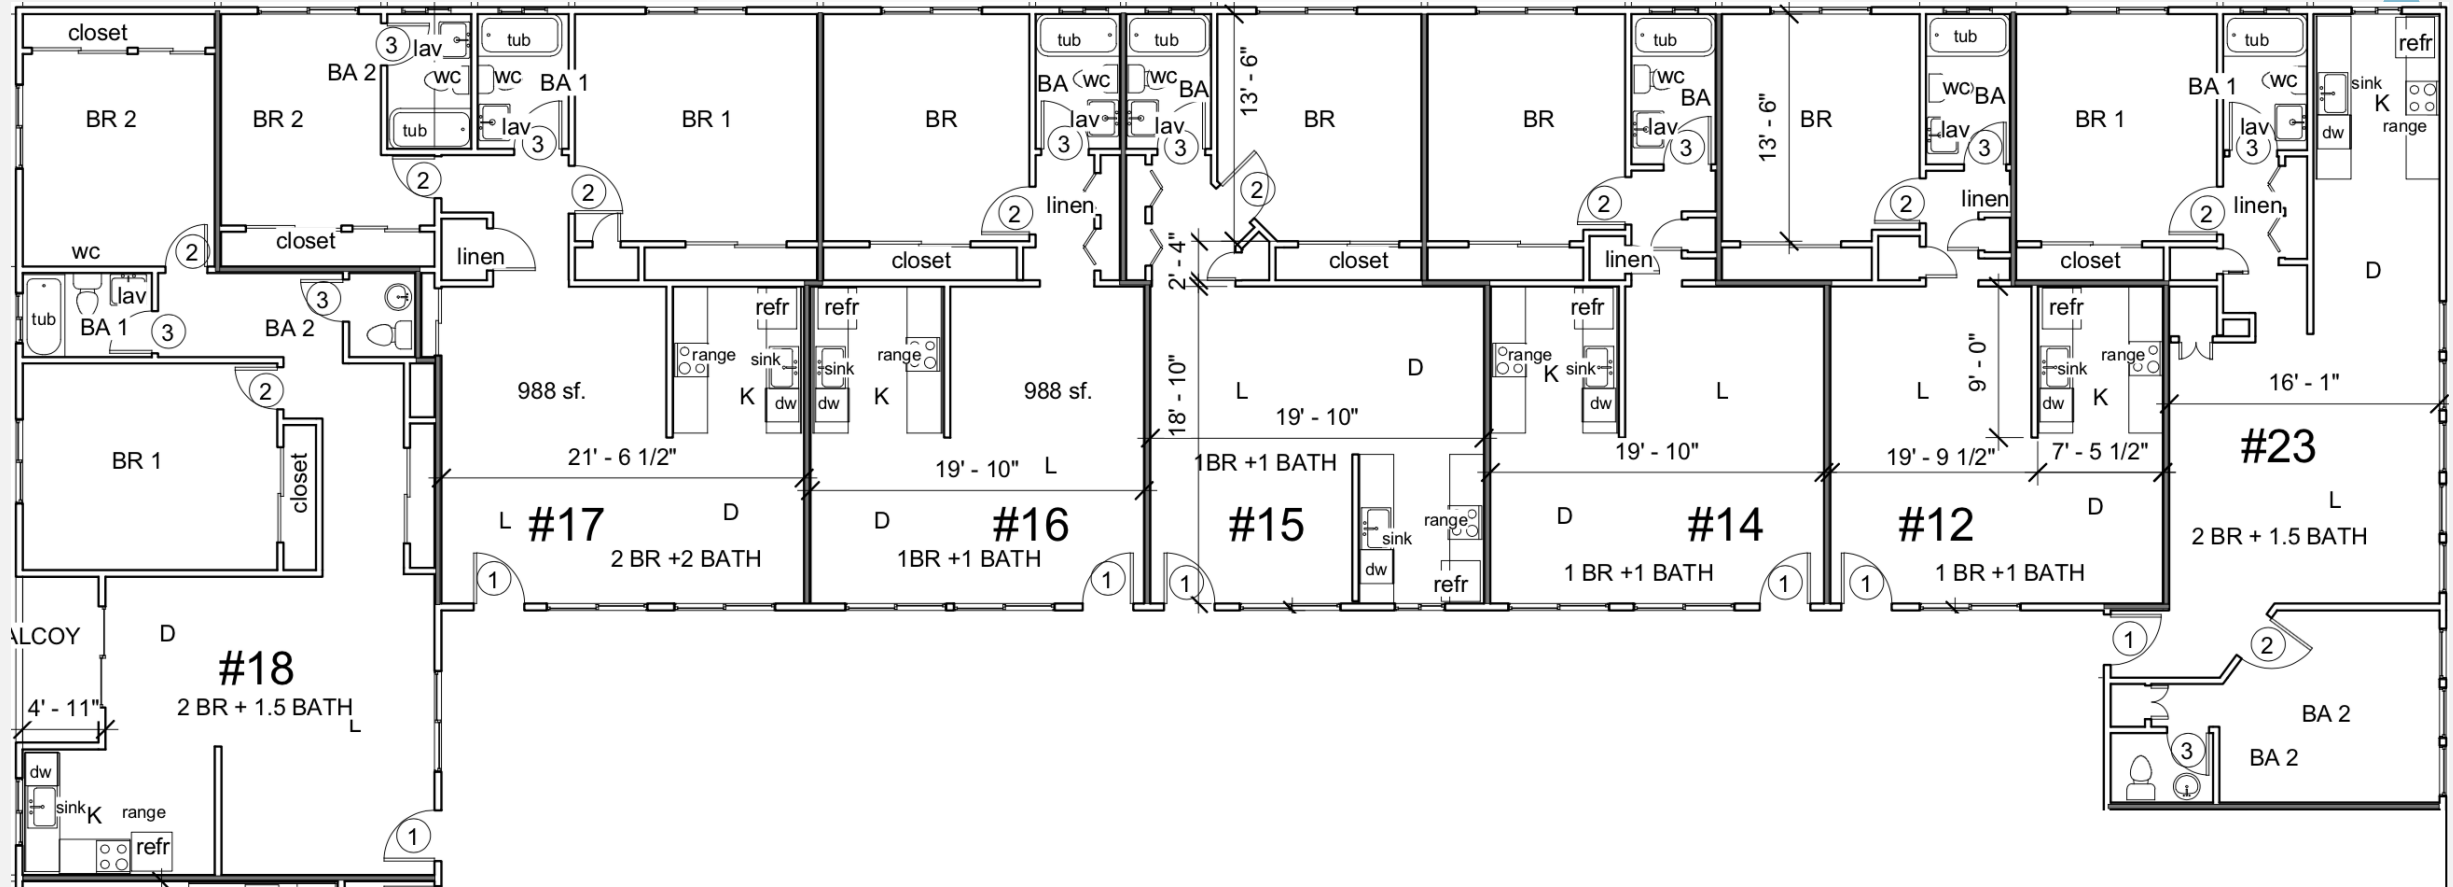

Floor Plans

The Arroyo Collection

Floor Plans – Units 1-6

Floor Plans – Units 7-10

Floor Plans – Units 12-18 & 23

Floor Plans – Units 11 & 19-22

Kitchen Layouts

The Arroyo Collection

Kitchen Layout A – Units 1, 2, 5, 9, 10, 12, 16, 22, 23

Kitchen Layout B – Units 3, 6, 8, 14, 17, 19, 21

Kitchen Layout C – Units 4 & 15

Kitchen Layout D – Unit 18

Kitchen Layout E – Unit 11

Kitchen Layout F – Units 7 & 20

Size (W/D/H, inches): 23 7/8" x 24 1/2" x 34 1/2"

Finish: Stainless Steel

Kitchen Appliances

Range

Size (W/D/H, inches): 29 7/8" x 28" x 47"

Finish: Stainless Steel

Details: 4 Burners, Smooth Top, 110 V

Kitchen Appliances