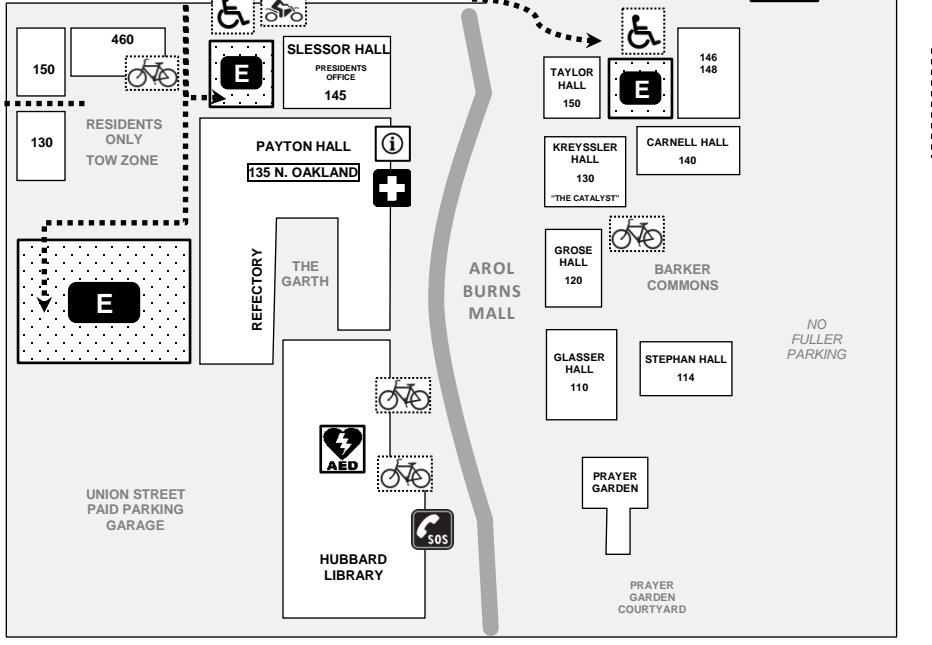

CORSON ST. (ONE WAY) ----->

WALNUT ST.

FORD PLACE DR.

-----> UNION ST. (ONE WAY)

FULLER
CAMPUS SAFETY

PARKING SERVICES
135 N. OAKLAND AVE • PAYTON LOBBY
PASADENA, CA 91101

PARKING SERVICES	(626) 584-5450
SAFETY HOTLINE	(626) 584-5444
PASADENA POLICE	(626) 744-4241
POST ALARM	(626) 446-7159
HILLCREST TOWING	(626) 798-7817
EMERGENCY	911

SECURITY SHUTTLE SERVICE
(626) 584-5444

- GENERAL PARKING**
- EMPLOYEE ONLY PARKING**
- STUDENT ONLY PARKING**
- 2-HR VISITOR ONLY PARKING**
- BICYCLE RACKS**
- MOTORCYCLE STALL**
- HANDICAP STALL**
- FIRST AID STATION**
- AUTOMATED EXTERNAL DEFIBRILLATOR (AED)**
- EMERGENCY CALL BOX**
- INFORMATION CENTER & PARKING KIOSK**