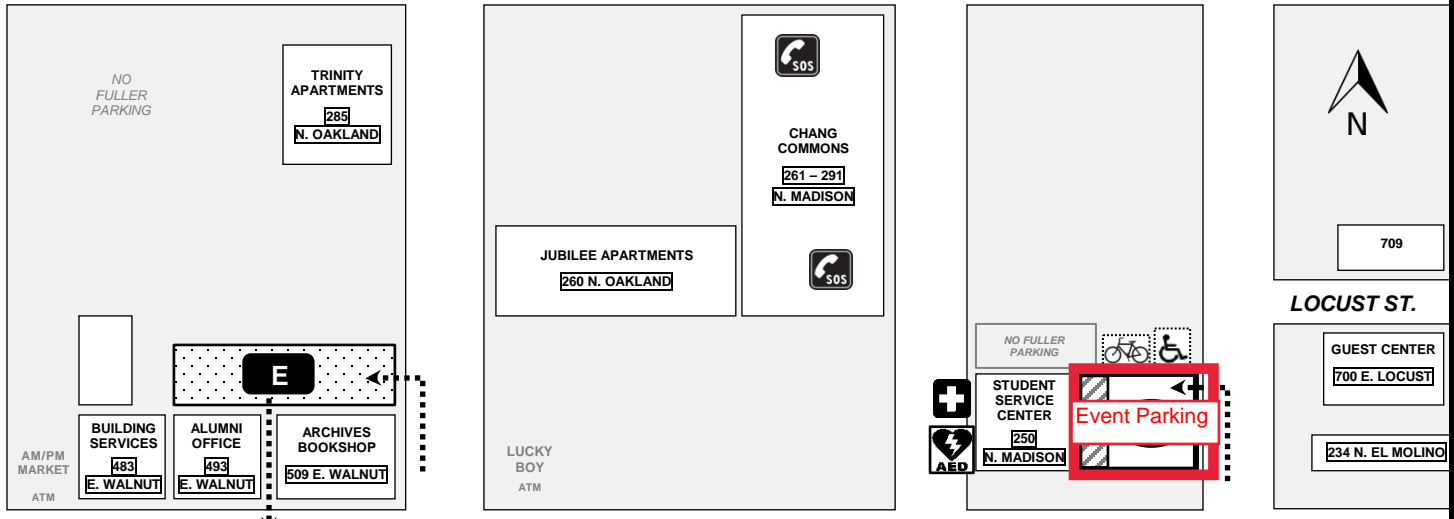

CORSON ST. (ONE WAY) ----->

WALNUT ST.

FORD PLACE DR.

-----> UNION ST. (ONE WAY)

FULLER
CAMPUS SAFETY

PARKING SERVICES
135 N. OAKLAND AVE • PAYTON LOBBY
PASADENA, CA 91101

PARKING SERVICES	(626) 584-5450
SAFETY HOTLINE	(626) 584-5444
PASADENA POLICE	(626) 744-4241
POST ALARM	(626) 446-7159
HILLCREST TOWING	(626) 798-7817
EMERGENCY	911

SECURITY SHUTTLE SERVICE
(626) 584-5444

- GENERAL PARKING**
- EMPLOYEE ONLY PARKING**
- STUDENT ONLY PARKING**
- 2-HR VISITOR ONLY PARKING**
- BICYCLE RACKS**
- MOTORCYCLE STALL**
- HANDICAP STALL**
- FIRST AID STATION**
- AUTOMATED EXTERNAL DEFIBRILLATOR (AED)**
- EMERGENCY CALL BOX**
- INFORMATION CENTER & PARKING KIOSK**