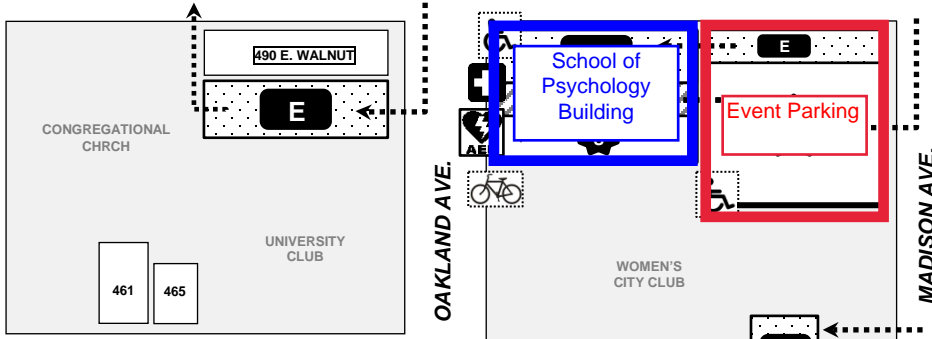

CORSON ST. (ONE WAY) ----->

WALNUT ST.

FORD PLACE DR.

-----> UNION ST. (ONE WAY)

FULLER
CAMPUS SAFETY

PARKING SERVICES
135 N. OAKLAND AVE • PAYTON LOBBY
PASADENA, CA 91101

PARKING SERVICES	(626) 584-5450
SAFETY HOTLINE	(626) 584-5444
PASADENA POLICE	(626) 744-4241
POST ALARM	(626) 446-7159
HILLCREST TOWING	(626) 798-7817
EMERGENCY	911

SECURITY SHUTTLE SERVICE
(626) 584-5444

- GENERAL PARKING**
- EMPLOYEE ONLY PARKING**
- STUDENT ONLY PARKING**
- 2-HR VISITOR ONLY PARKING**
- BICYCLE RACKS**
- MOTORCYCLE STALL**
- HANDICAP STALL**
- FIRST AID STATION**
- AUTOMATED EXTERNAL DEFIBRILLATOR (AED)**
- EMERGENCY CALL BOX**
- INFORMATION CENTER & PARKING KIOSK**