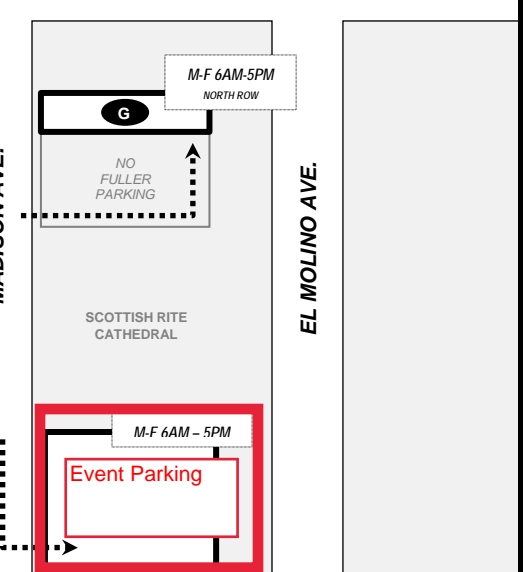

CORSON ST. (ONE WAY) ----->

WALNUT ST.

FORD PLACE DR.

-----> UNION ST. (ONE WAY)

FULLER
CAMPUS SAFETY

PARKING SERVICES
135 N. OAKLAND AVE • PAYTON LOBBY
PASADENA, CA 91101

PARKING SERVICES	(626) 584-5450
SAFETY HOTLINE	(626) 584-5444
PASADENA POLICE	(626) 744-4241
POST ALARM	(626) 446-7159
HILLCREST TOWING	(626) 798-7817
EMERGENCY	911