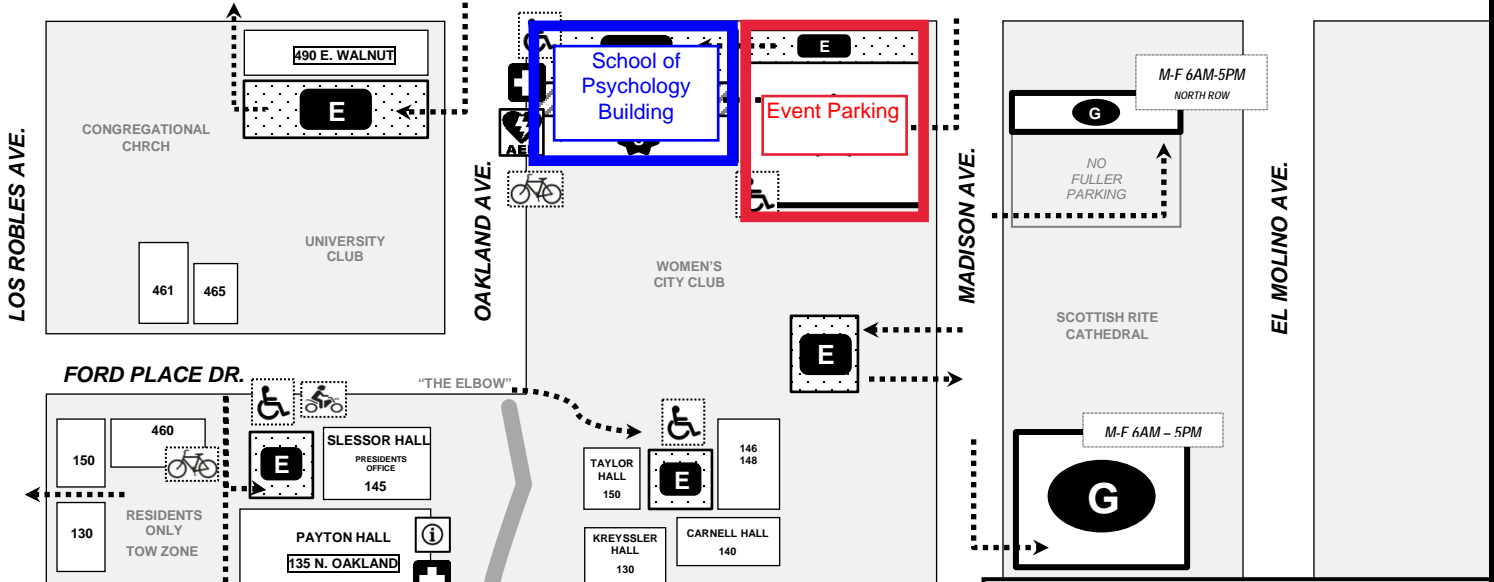

CORSON ST. (ONE WAY) ----->

WALNUT ST.

-----> UNION ST. (ONE WAY)

FULLER
CAMPUS SAFETY

PARKING SERVICES
135 N. OAKLAND AVE • PAYTON LOBBY
PASADENA, CA 91101

PARKING SERVICES	(626) 584-5450
SAFETY HOTLINE	(626) 584-5444
PASADENA POLICE	(626) 744-4241
POST ALARM	(626) 446-7159
HILLCREST TOWING	(626) 798-7817
EMERGENCY	911

SECURITY SHUTTLE SERVICE
(626) 584-5444

-  **GENERAL PARKING**
-  **EMPLOYEE ONLY PARKING**
-  **STUDENT ONLY PARKING**
-  **2-HR VISITOR ONLY PARKING**
-  **BICYCLE RACKS**
-  **MOTORCYCLE STALL**
-  **HANDICAP STALL**
-  **FIRST AID STATION**
-  **AUTOMATED EXTERNAL DEFIBRILLATOR (AED)**
-  **EMERGENCY CALL BOX**
-  **INFORMATION CENTER & PARKING KIOSK**