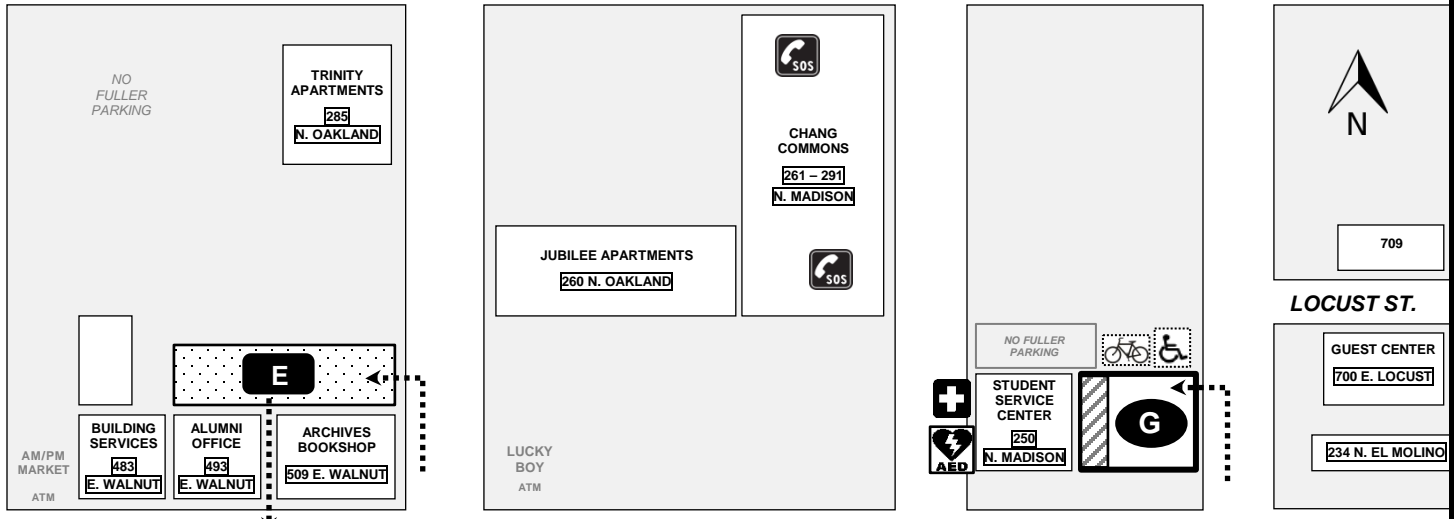

CORSON ST. (ONE WAY) ----->

WALNUT ST.

-----> UNION ST. (ONE WAY)

FULLER
CAMPUS SAFETY

PARKING SERVICES
135 N. OAKLAND AVE • PAYTON LOBBY
PASADENA, CA 91101

PARKING SERVICES	(626) 584-5450
SAFETY HOTLINE	(626) 584-5444
PASADENA POLICE	(626) 744-4241
POST ALARM	(626) 446-7159
HILLCREST TOWING	(626) 798-7817
EMERGENCY	911

SECURITY SHUTTLE SERVICE
(626) 584-5444

-  **GENERAL PARKING**
-  **EMPLOYEE ONLY PARKING**
-  **STUDENT ONLY PARKING**
-  **2-HR VISITOR ONLY PARKING**
-  **BICYCLE RACKS**
-  **MOTORCYCLE STALL**
-  **HANDICAP STALL**
-  **FIRST AID STATION**
-  **AUTOMATED EXTERNAL DEFIBRILLATOR (AED)**
-  **EMERGENCY CALL BOX**
-  **INFORMATION CENTER & PARKING KIOSK**